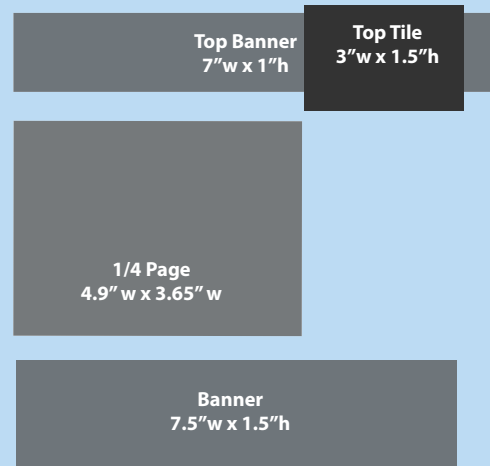

Member:
\$30 wkly, \$108 mthly

Non-member

\$45 wkly, \$162 mthly

Size: 4.9" w x 3.65" h

Format: jpg, 300 dpi

Top Banner

Member:
\$60 wkly, \$260 mthly

Non-member

\$80 wkly, \$295 mthly

Size: 7" w x 1" h

Format: jpg, 300 dpi

Top Tile

Member:
\$45 wkly, \$162 mthly

Non-member

\$65 wkly, \$234 mthly

Size: 4" w x 3" h

Format: jpg, 300 dpi

Ads are subject to spacing availability. 10% discount with monthly contract.

eScoop (email published weekly)

Banner (monthly)

Member: \$125 Non-member \$160

Size: 475 x 65 px.

Format: jpg, 72 dpi

Banner (weekly)

Member: \$40 Non-member \$50

Size: 475 x 65 px.

Format: jpg, 72 dpi