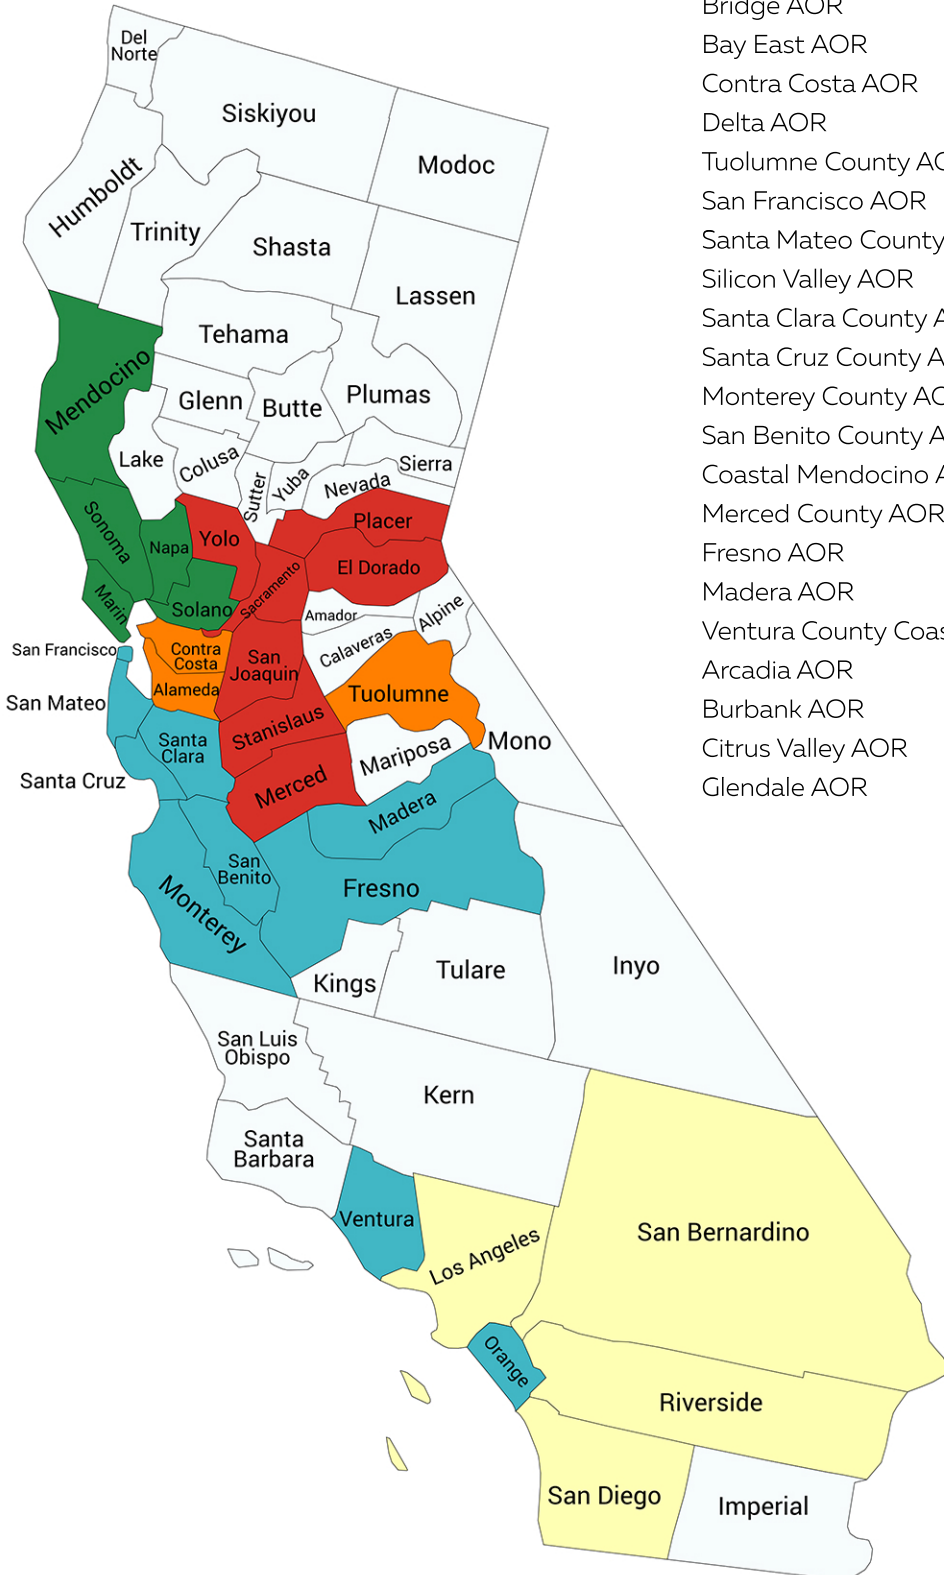

KEY COVERAGE MAP

Your Supra Key will work with the following AORs

- Bridge AOR
- Bay East AOR
- Contra Costa AOR
- Delta AOR
- Tuolumne County AOR
- San Francisco AOR
- Santa Mateo County AOR
- Silicon Valley AOR
- Santa Clara County AOR
- Santa Cruz County AOR
- Monterey County AOR
- San Benito County AOR
- Coastal Mendocino AOR
- Merced County AOR
- Fresno AOR
- Madera AOR
- Ventura County Coastal AOR
- Arcadia AOR
- Burbank AOR
- Citrus Valley AOR
- Glendale AOR
- Greater Downey AOR
- Ingelwood BOR
- Montebello District BOR
- Palos Verdes Peninsula AOR
- Pasadena-Foothills AOR
- Rancho Southeast AOR
- South Bay AOR
- Tri-Counties AOR
- West San Gabriel Valley AOR
- Easy Valley AOR
- Inland Valleys AOR
- Joshua Tree Gateway AOR
- Rim O' The World AOR
- The Inland Gateway AOR
- Palm Springs Regional AOR
- Laguna BOR
- Newport Beach AOR
- Orange County AOR
- Pacific West AOR
- Pacific Southwest AOR

- bridgeMLS, Bay East & CCAR
- BAREIS
- METROLIST
- Other MLS/AOR
- Other MLS/AOR (partial)